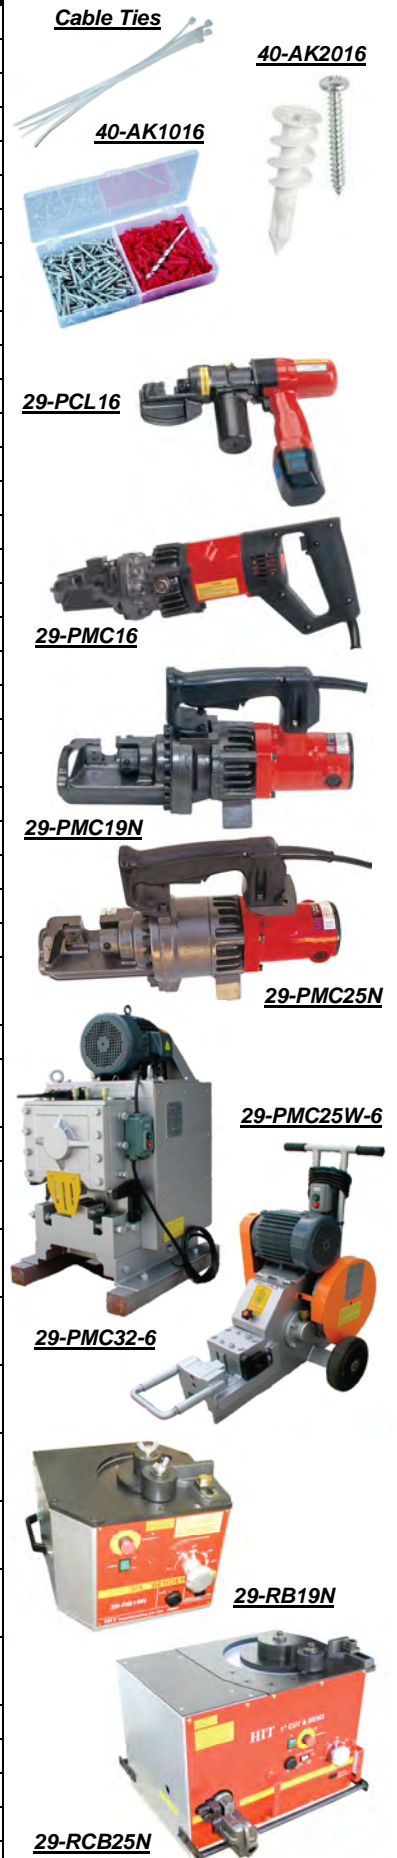

ITEM#	CASE	DESCRIPTION	PRICE
Electrical Products - Extension Cords			
40-L11509C	10	Cable Ties - 11" - 100 pack - CLEAR	11.58
40-L14509B	10	Cable Ties - 11" - 100 pack - BLACK	12.87
40-L14509C	10	Cable Ties - 14" - 100 pack - CLEAR	16.24
40-L4189C	10	Cable Ties - 4" - 100 pack - CLEAR	3.12
25-CT40	120	Cable Ties - 40pc. Pack	2.31
40-AK1016	12	Anchor Kit - All in One Comb. Head	9.94
40-AK2016	12	Anchor Kit - Drywall Auger	23.37
HIT® and PRESTO® Heavy Duty Rebar Cutters and Benders			
29-PCL16	1	HIT - Elect/Hydr. Rebar Cutter - 5/8" - Cordless	3684.21
55-PCL16-11B	1	HIT - Battery for 29-PCL16	395.61
55-PCL16-11C	1	HIT - Charger for 29-PCL16	716.67
55-PCL16-63	1	HIT - Replacment Blade for 29-PCL16	173.68
29-PMC16H	1	HIT - Elect/Hydr. Rebar Cutter - 5/8" - 9.2 AMP	2631.58
29-PMC16N	1	HIT - Elect/Hydr. Rebar Cutter - 5/8"- 4.5AMP	2543.86
29-PMC16N-3	1	HIT - Elect/Hydr. Rebar Cutter - 5/8" - NEW	2543.86
55-PMC16-55	1	HIT - Replacment Blade for 29-PMC16	173.68
55-PMC16H-61	1	HIT - Replacment Blade for 29-PMC16H	210.53
29-PMC19	1	HIT - Elect/Hydr. Rebar Cutter - 3/4" - 9.6 AMP	2719.30
55-PMC19-57	1	HIT - Replacment Blade for 29-PMC19	210.53
29-PMC25-3	1	HIT - Elect/Hydr. Rebar Cutter - 1" - 9.6 AMP	3842.11
29-PMC25-6	1	PRESTO- Elect/Hydr. Rebar Cutter -1"- 11 AMP	
55-PMC25-58	1	HIT - Replacment Blade for 29-PMC25	228.07
29-PMC32-6	1	PRESTO- Elect/Hydr. Rebar Cutter-1-1/4" Cap. 8.8 AMP- 220V / 3 Phase - 1212 lbs.	
29-PMC25W-6	1	PRESTO- Elect/Hydr. Rebar Cutter -1"-6.5AMP 220V / 3 Phase - On Push Cart - 264 lbs.	
29-RB13	1	HIT Electric Rebar Bender - 1/2"- # 4 Capacity 3 AMPS - 30 lbs. - 8-5/8" x 8-1/4" x 6-3/4"	5087.72
29-RB16	1	HIT Electric Rebar Bender - 5/8" - #5 Capacity 4 AMPS - 53 lbs. - 11" x 9-1/2" x 9-5/8"	6140.35
29-RB19N	1	HIT Electric Rebar Bender - 3/4" - #6 Capacity 7.3 AMPS - 92 lbs. - 14" x 14" x 15"	7894.74
29-RB25N	1	HIT Electric Rebar Bender - 1" - #8 Capacity 7.3 AMPS - 187 lbs. - 18" x 18-1/2" x 19"	8771.93
29-RB25-6	1	PRESTO- Electric Rebar Bender - 1" #8 Cap. 10 AMP- 110V / 1 Phase - 176 lbs.	
29-RB32-6	1	PRESTO- Elect. Rebar Bender-1-1/4" #10 Cap. 20 AMP- 110V / 3 Phase - 374 lbs.	
29-RCB19N	1	HIT Combination Rebar Cutter & Bender - 3/4" 9.6 AMPS - 137 lbs.- 20-1/2" x 19" x 15"	12210.53
29-RCB25N	1	HIT Combination Rebar Cutter & Bender - 1" 9.6 AMPS - 242 lbs. - 23" x 24-1/2" x 19"	14561.40
55-FP	1	HIT- Foot Pedal for Electric Rebar Bender	280.70
55-PMC-OIL16	1	HIT - Hydraulic Oil for Rebar Cutter - 16oz.	58.48
55-PMC-OIL32	1	HIT - Hydraulic Oil for Rebar Cutter - 32oz.	95.44
55-ST1	1	HIT - Stand for 1" Rebar Bender	326.32
55-ST34	1	HIT - Stand for 5/8" & 3/4" Rebar Bender	326.32