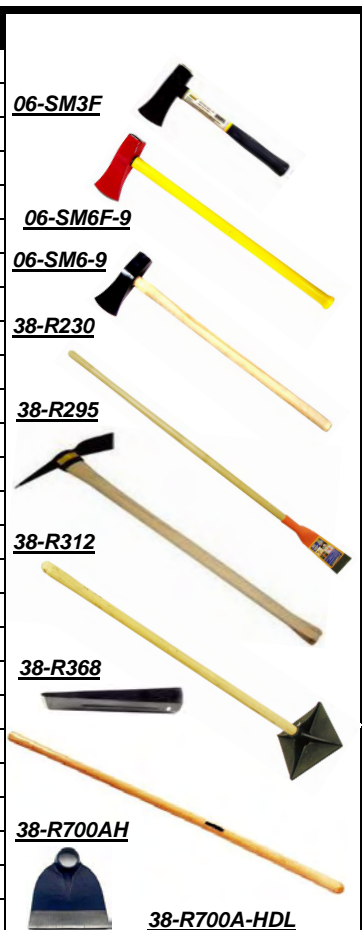

ITEM#	CASE	DESCRIPTION	PRICE
Picks, Mauls, Tamper, Wedges, Eye Hoes and Cutter-Scrapers			
38-R359	12	Maul - 3LB. - Wood Handle	33.71
06-SM3F-1	12	Maul - 3LB. - FIBER. Handle	30.20
06-SM6-9	6	Maul - 6LB. - Wood Handle	60.04
06-SM6F-9	6	Maul - 6LB. - FIBER. Handle	80.05
06-SM8-9	6	Maul - 8LB. - Wood Handle	67.56
06-SM8F-9	6	Maul - 8LB. - FIBER. Handle	91.48
06-SM12-9	6	Maul - 12LB. - Wood Handle	81.92
06-SM12F-9	6	Maul - 12LB. - FIBER. Handle	86.78
38-R168S	12	Replacement Hickory Handle for Mauls	20.58
38-R230	6	Cutter / Scraper - 4" x 10" Blade - 54" Handle	51.87
38-R231	6	Cutter / Scraper - 7" x 10" Blade - 54" Handle	60.00
38-R230-HDL	12	Replacement Handle for 38-R230 / 38-R231	31.39
38-R295	6	Mattock / Pick with Handle - 2-1/2lb.	39.77
38-R422	6	Mattock / Cutter with Handle - 2-1/2lb.	35.23
38-R302	4	Tamper - 8" x 8" with Hickory Handle	55.47
38-R312	4	Tamper - 10" x 10" with Hickory Handle	68.75
38-R365	12	Wedge - 3lb.	17.78
38-R366	8	Wedge - 4lb.	22.27
38-R367	6	Wedge - 5lb.	27.60
38-R368	6	Wedge - 6lb.	29.85
38-R369	4	Wedge - 8lb.	43.23
38-R700AH	6	Eye Hoe - BLADE ONLY	25.47
38-R700A-HDL	6	Eye Hoe - HANDLE ONLY	46.13