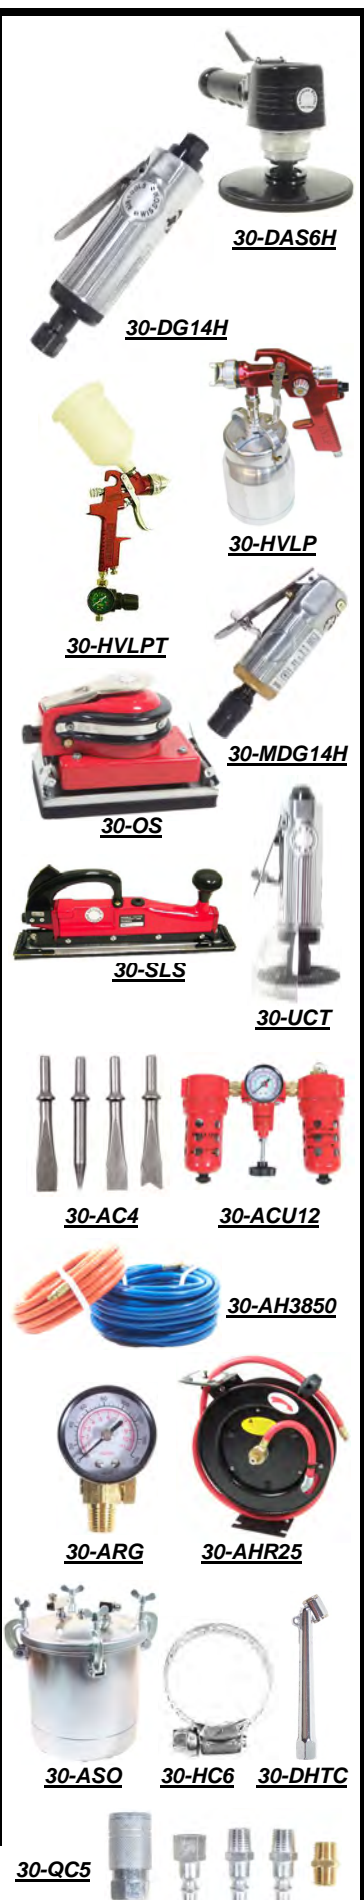

ITEM#	CASE	DESCRIPTION	PRICE
Air Tools			
30-BIW38	20	Air Impact Wrench - 3/8" Drive - BUTTERFLY	104.42
30-DAS6	10	Air Sander - 6" - Dual Action - Red	82.95
30-DAS6H	10	Air Sander - 6" - Dual Action H.D. - Black	93.57
30-DG14	20	Air Die Grinder - 1/4" Drive	38.48
30-DG14H	20	Air Die Grinder - 1/4" Drive - H.D.	53.57
30-DG14HH	24	Air Die Grinder - 1/4" Drive - EXTRA H.D.	78.01
30-HPSG	6	Air Spray Gun- High Pressure	53.47
30-HPSGH	10	Air Spray Gun- High Pressure - Heavy Duty	124.63
30-HVLP	10	Air Spray Gun- HVLP- 1.4mm Tip - Bottom Cup	208.19
30-HVLP2	10	Air Spray Gun- HVLP- 1.9mm Tip - Bottom Cup	208.19
30-HVLPPT	10	Air Spray Gun- HVLP- 1.4mm Tip - Top Cup	208.19
30-HVLPPT2	10	Air Spray Gun- HVLP- 1.9mm Tip - Top Cup	208.19
30-LPSG	20	Air Spray Gun- Low Pressure	40.00
30-MDG14H	24	Air Die Grinder Kit -1/4" Drive - MINI- Heavy Duty	67.59
30-MDGK	20	Air Die Grinder Kit - 1/4" Drive - MINI	54.97
30-MDGKH	20	Air Die Grinder Kit - 1/4" Drive -MINI -XTRA H.D.	93.56
30-OS	10	Orbital Sander	91.23
30-OSH	10	Orbital Sander - Heavy Duty	116.42
30-SLS	10	Air Sander - Dual Piston - Straight	156.98
30-SO2	4	Air Spray Kit - W/2 Quart Detached Cup	231.58
30-UCT	20	Air Utility Cut Off Tool - 3"	73.45
Air Tools Accessories			
30-AC4	36	Air Chisel Set - 4pc.	17.54
30-ACU12	5	Air Control Unit - 150 PSI- 1/2" Pipe Diameter	145.55
30-ACU38	5	Air Control Unit - 150 PSI- 3/8" Pipe Diameter	124.76
30-AH121250	1	PVC Air Hose - 300 PSI - 1/2" x 50' x 1/2"	74.42
30-AH123825	1	PVC Air Hose - 300 PSI - 1/2" x 25' x 3/8"	46.29
30-AH123850	1	PVC Air Hose - 300 PSI - 1/2" x 50' x 3/8"	64.46
30-AH38100-1	1	PVC Air Hose - 300 PSI - 3/8" x 100'	64.33
30-AH3825	1	PVC Air Hose - 300 PSI - 3/8" x 25'	26.17
30-AH3850	1	PVC Air Hose - 300 PSI - 3/8" x 50'	36.09
30-AHR25	4	Air Hose Reel - 3/8" x 25' - 300 PSI	127.02
30-AHR3	12/144	Air Hose Repair Kit - 3pc. 38" - 1"	2.43
30-AHR50	1	Air Hose Reel - 3/8" x 50' - 300 PSI	194.04
30-AR	200	Air Regulator - Brass	8.00
30-ARG	100	Air Regulator - Brass- W/Gauge	17.73
30-ASO	1	Air Pressure Tank - 2-1/4 Gallon	460.82
30-BGN4	144	Blow Gun Nozzle Kit- 4pc. Brass - 1" - 4"	6.40
30-BTC	240	Tire Chuck - Brass Ball 1/4" Female Pipe Thread	5.05
30-DHTC	120	Tire Chuck - Dual Head - 1/4" Fem. Pipe Thread	4.91
30-DHTG	200	Tire Gauge - Dual Head Pocket Type	3.79
30-HC6	144	Hose Clamp-6 pc. 6 pc.-7/32" x 5/8" - 1/2" x 1-1/4" - 1-5/16" x 2-1/4"	4.44
30-HER4	144	Hose End Repair Kit - Brass - 3/8" NPT W/Clamp	5.85
30-QC5	100	Air Quick Coupler Kit - 5pc.	6.95
30-QC5B	100	Air Quick Coupler Kit - 5pc. - Solid Brass	12.63